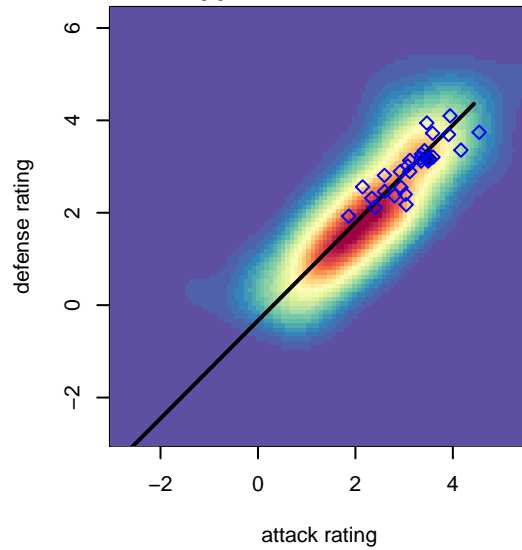

## Eastside FC Red G02

Eastside FC  
 Preston, WA  
 G02 total strength=1762  
 attack=32.87 defense=23.91  
 fall league = RCL G02 8th G Fall  
 spr league = Win RCL G02 Div 1  
 notes= Lombard 2016

alt names used:  
 Eastside FC 8 G02 A  
 Eastside FC 8 G02 A  
 EASTSIDE FC 02 RED – LOMBARD (WA)  
 EASTSIDE FC 02 RED –LOMBARD (WA)  
 Eastside FC G02 Red A  
 Eastside FC G02 Red A  
 EFC G02 Red – Lombard  
 Eastside FC G02 Red A  
 Eastside FC G02R – Lombard  
 Eastside FC G02 Red A

**attack and defense variance (black dot)  
relative to other teams  
and top 10 in region**

**attack and defense rating  
relative to others at age  
and all opponents in last 13 months**

**Performance relative to 13 month average**