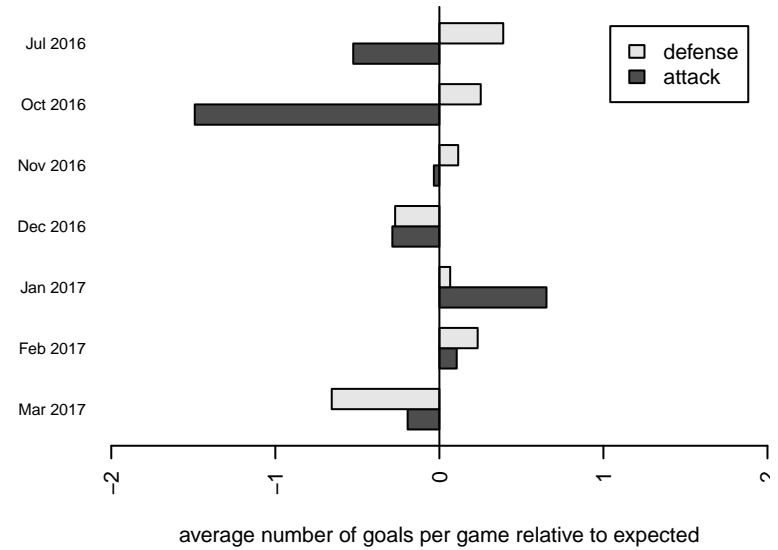

Performance relative to 13 month average