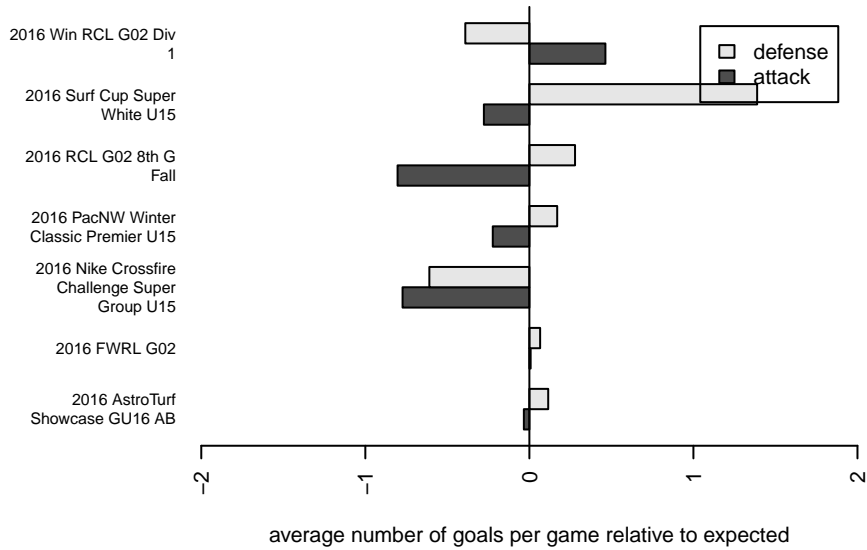

## Eastside FC Red G02

Eastside FC  
 Preston, WA  
 G02 total strength=1762  
 attack=32.87 defense=23.91  
 fall league = RCL G02 8th G Fall  
 spr league = Win RCL G02 Div 1  
 notes= Lombard 2016

alt names used:  
 Eastside FC 8 G02 A  
 Eastside FC 8 G02 A  
 EASTSIDE FC 02 RED – LOMBARD (WA)  
 EASTSIDE FC 02 RED –LOMBARD (WA)  
 Eastside FC G02 Red A  
 Eastside FC G02 Red A  
 EFC G02 Red – Lombard  
 Eastside FC G02 Red A  
 Eastside FC G02R – Lombard  
 Eastside FC G02 Red A

Venues played:  
 2016 Nike Crossfire Challenge Super Group U'  
 2016 Surf Cup Super White U15  
 2016 RCL G02 8th G Fall  
 2016 AstroTurf Showcase GU16 AB  
 2016 Win RCL G02 Div 1  
 2016 FWRL G02  
 2016 PacNW Winter Classic Premier U15  
 2016 WYS Championship G02

**attack and defense variance (black dot)  
relative to other teams  
and top 10 in region**

**attack and defense rating  
relative to others at age  
and all opponents in last 13 months**

**Performance relative to 13 month average**