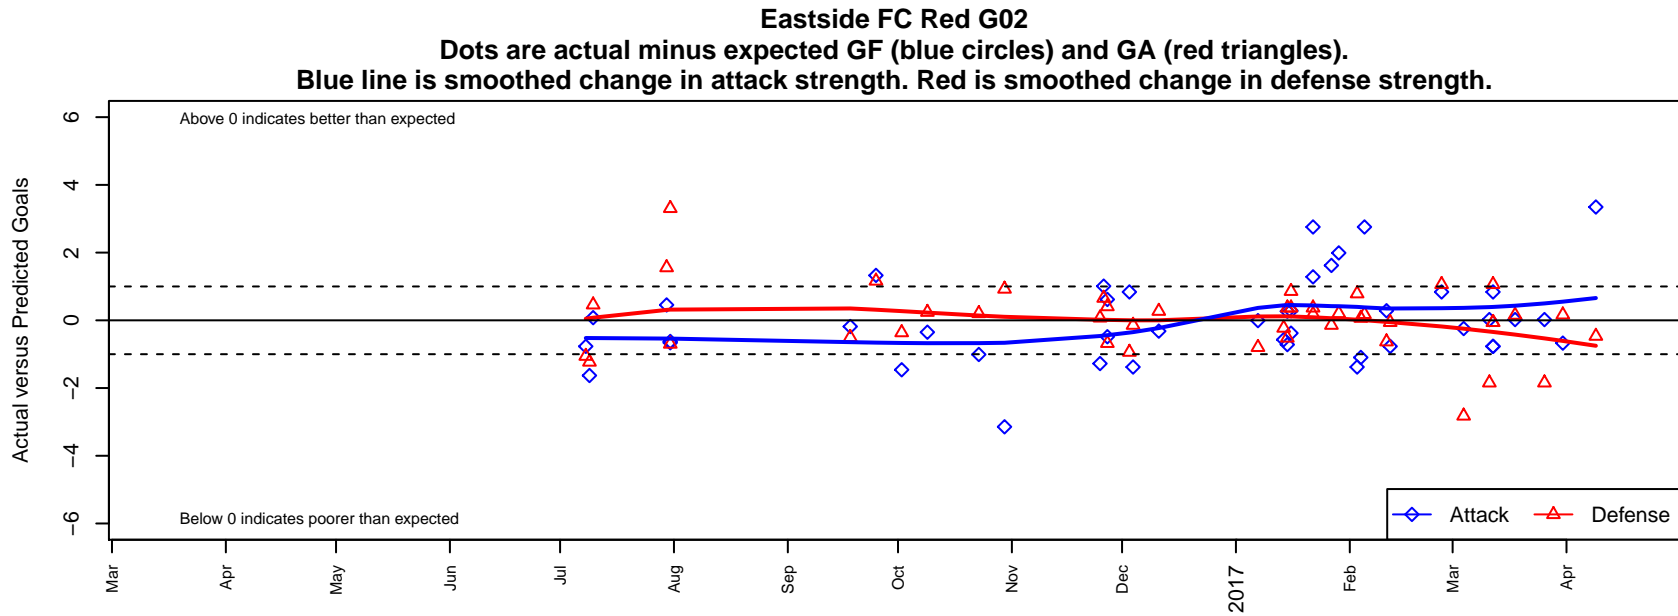

## Eastside FC Red G02

Eastside FC  
 Preston, WA  
 G02 total strength=1762  
 attack=32.87 defense=23.91  
 fall league = RCL G02 8th G Fall  
 spr league = Win RCL G02 Div 1  
 notes= Lombard 2016

alt names used:  
 Eastside FC 8 G02 A  
 Eastside FC 8 G02 A  
 EASTSIDE FC 02 RED – LOMBARD (WA)  
 EASTSIDE FC 02 RED –LOMBARD (WA)  
 Eastside FC G02 Red A  
 Eastside FC G02 Red A  
 EFC G02 Red – Lombard  
 Eastside FC G02 Red A  
 Eastside FC G02R – Lombard  
 Eastside FC G02 Red A

**attack and defense variance (black dot)  
relative to other teams  
and top 10 in region**

**attack and defense rating  
relative to others at age  
and all opponents in last 13 months**

**Performance relative to 13 month average**