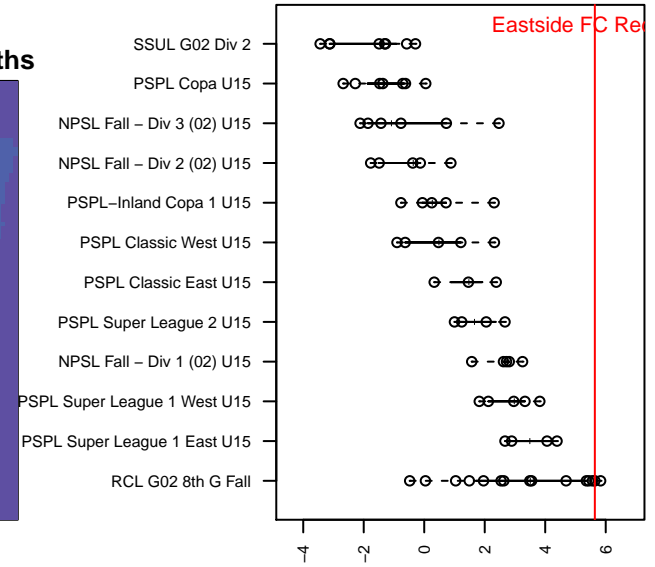

## Eastside FC Red G02

Eastside FC  
 Preston, WA  
 G02 total strength=1762  
 attack=32.87 defense=23.91  
 fall league = RCL G02 8th G Fall  
 spr league = Win RCL G02 Div 1  
 notes= Lombard 2016

alt names used:  
 Eastside FC 8 G02 A  
 Eastside FC 8 G02 A  
 EASTSIDE FC 02 RED – LOMBARD (WA)  
 EASTSIDE FC 02 RED –LOMBARD (WA)  
 Eastside FC G02 Red A  
 Eastside FC G02 Red A  
 EFC G02 Red – Lombard  
 Eastside FC G02 Red A  
 Eastside FC G02R – Lombard  
 Eastside FC G02 Red A

**attack and defense variance (black dot)  
relative to other teams  
and top 10 in region**

**attack and defense rating  
relative to others at age  
and all opponents in last 13 months**

**Performance relative to 13 month average**